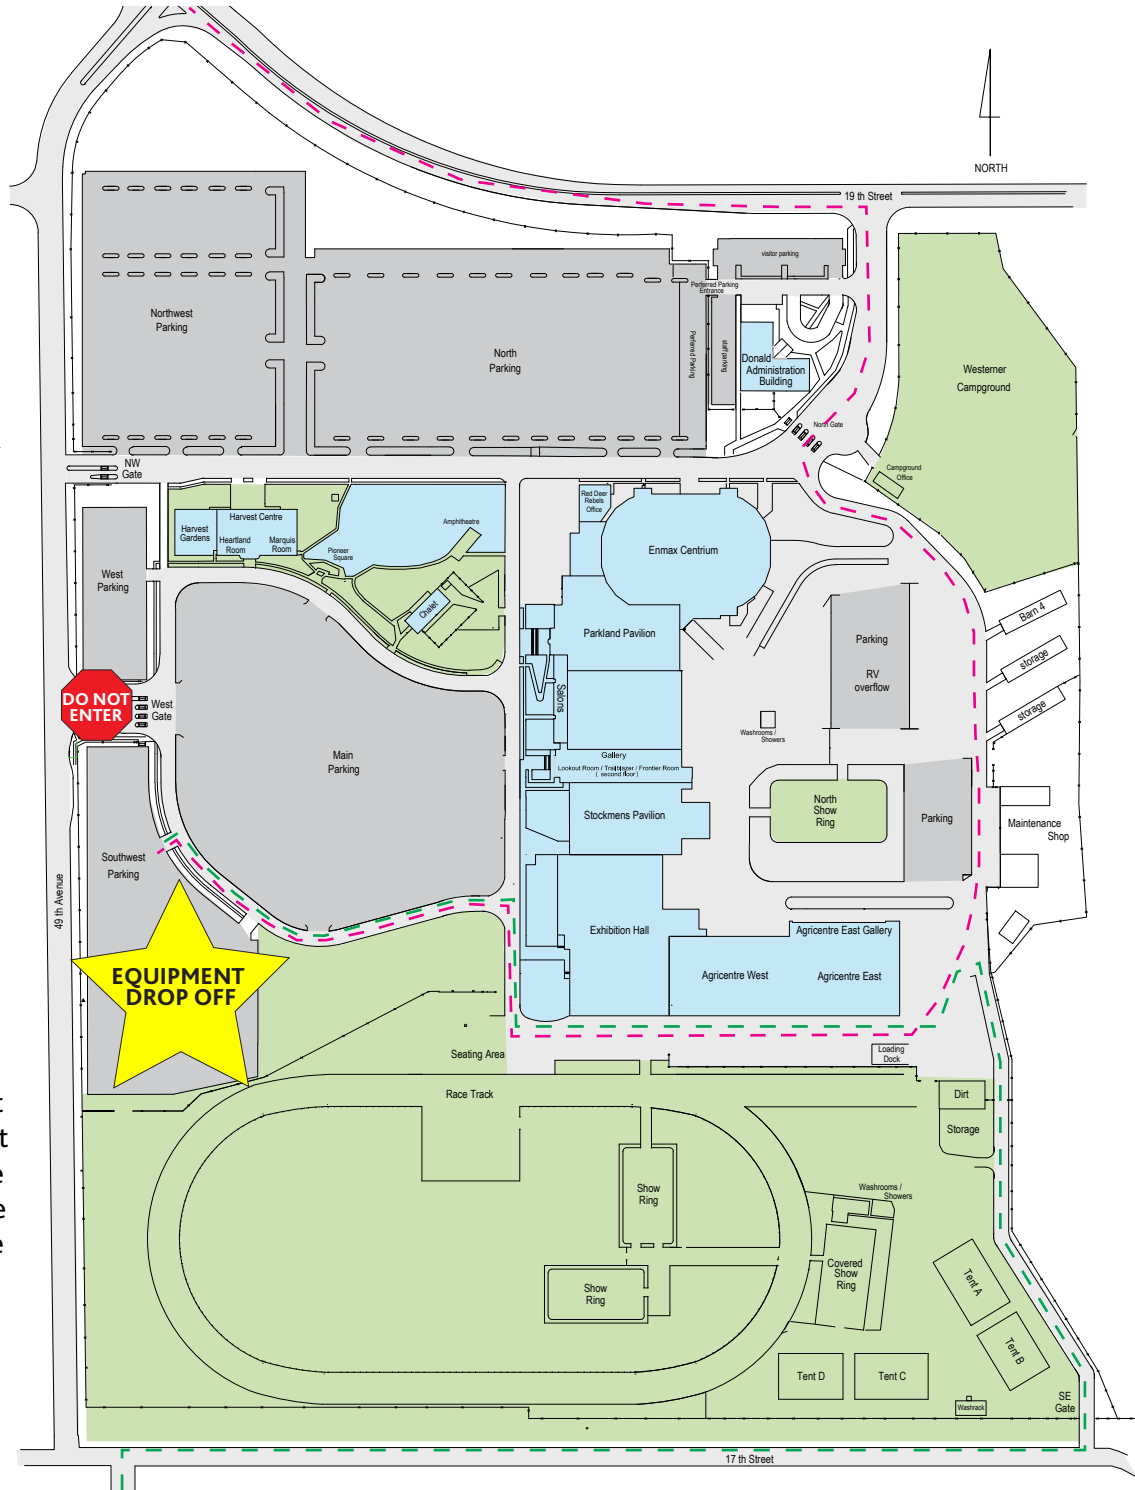

# EQUIPMENT DROP OFF ZONE

## 2021 - Westerner Park's Southwest Parking Lot

Due to the CFR Red Deer Rodeo, all show equipment will have to be stored at the southwest parking lot from November 3rd to November 7th 2021. Please take route below to not interfere with or distress the animals

### Heading South (From Edmonton)

Take the 19th Street exit off Highway 2, turn right to north entrance by Westerner Park Campground, after the north gate, turn left. Keep left around the back of the main building and turn right at the race track. Follow the road and take your next left at the south east corner of the main parking lot. Take second left into southwest parking

### Heading North (From Calgary)

Take Gasline Alley overpass exit off Highway 2, turn right on Petrolia Drive and then left on Petrolia Drive. Follow Petrolia Drive and turn right on Spruce Drive (17th Street). Take your next left at the southeast gate. Turn left after the race track and before the Agricentre East Gallery. Follow the road and take your next left at the south east corner of the main parking lot. Take second left into southwest parking.