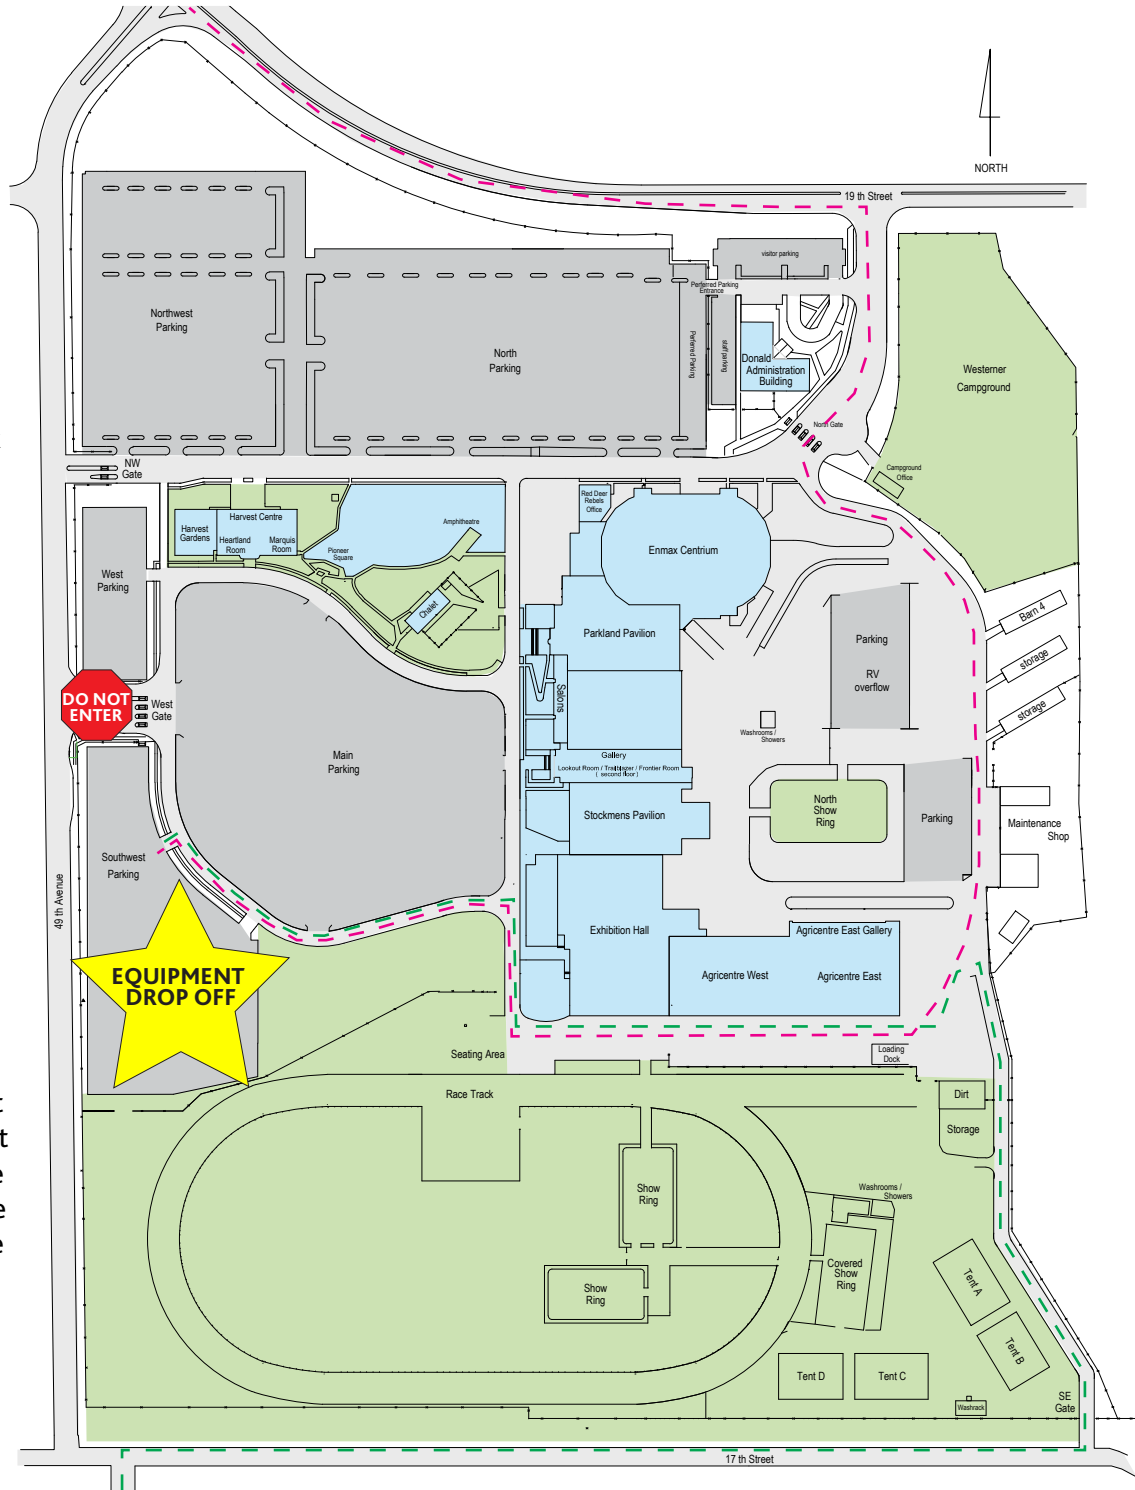

EQUIPMENT DROP OFF ZONE

2022 - Westerner Park's Southwest Parking Lot

Due to the CFR Red Deer Rodeo, all show equipment will have to be stored at the southwest parking lot from Wednesday November 2nd to Sunday November 6th, 2022, during the hours of 8am to 4:30pm daily. **(Please Note: forklift assistance, is only available between the hours of 8am to 4:30 pm.)** Please take route below to not interfere with or distress the animals

Heading South (From Edmonton)

Take the 19th Street exit off Highway 2, turn right to north entrance by Westerner Park Campground, after the north gate, turn left. Keep left around the back of the main building and turn right at the race track. Follow the road and take your next left at the south east corner of the main parking lot. Take second left into southwest parking

Heading North (From Calgary)

Take Gasline Alley overpass exit off Highway 2, turn right on Petrolia Drive and then left on Petrolia Drive. Follow Petrolia Drive and turn right on Spruce Drive (17th Street). Take your next left at the southeast gate. Turn left after the race track and before the Agricentre East Gallery. Follow the road and take your next left at the south east corner of the main parking lot. Take second left into southwest parking.