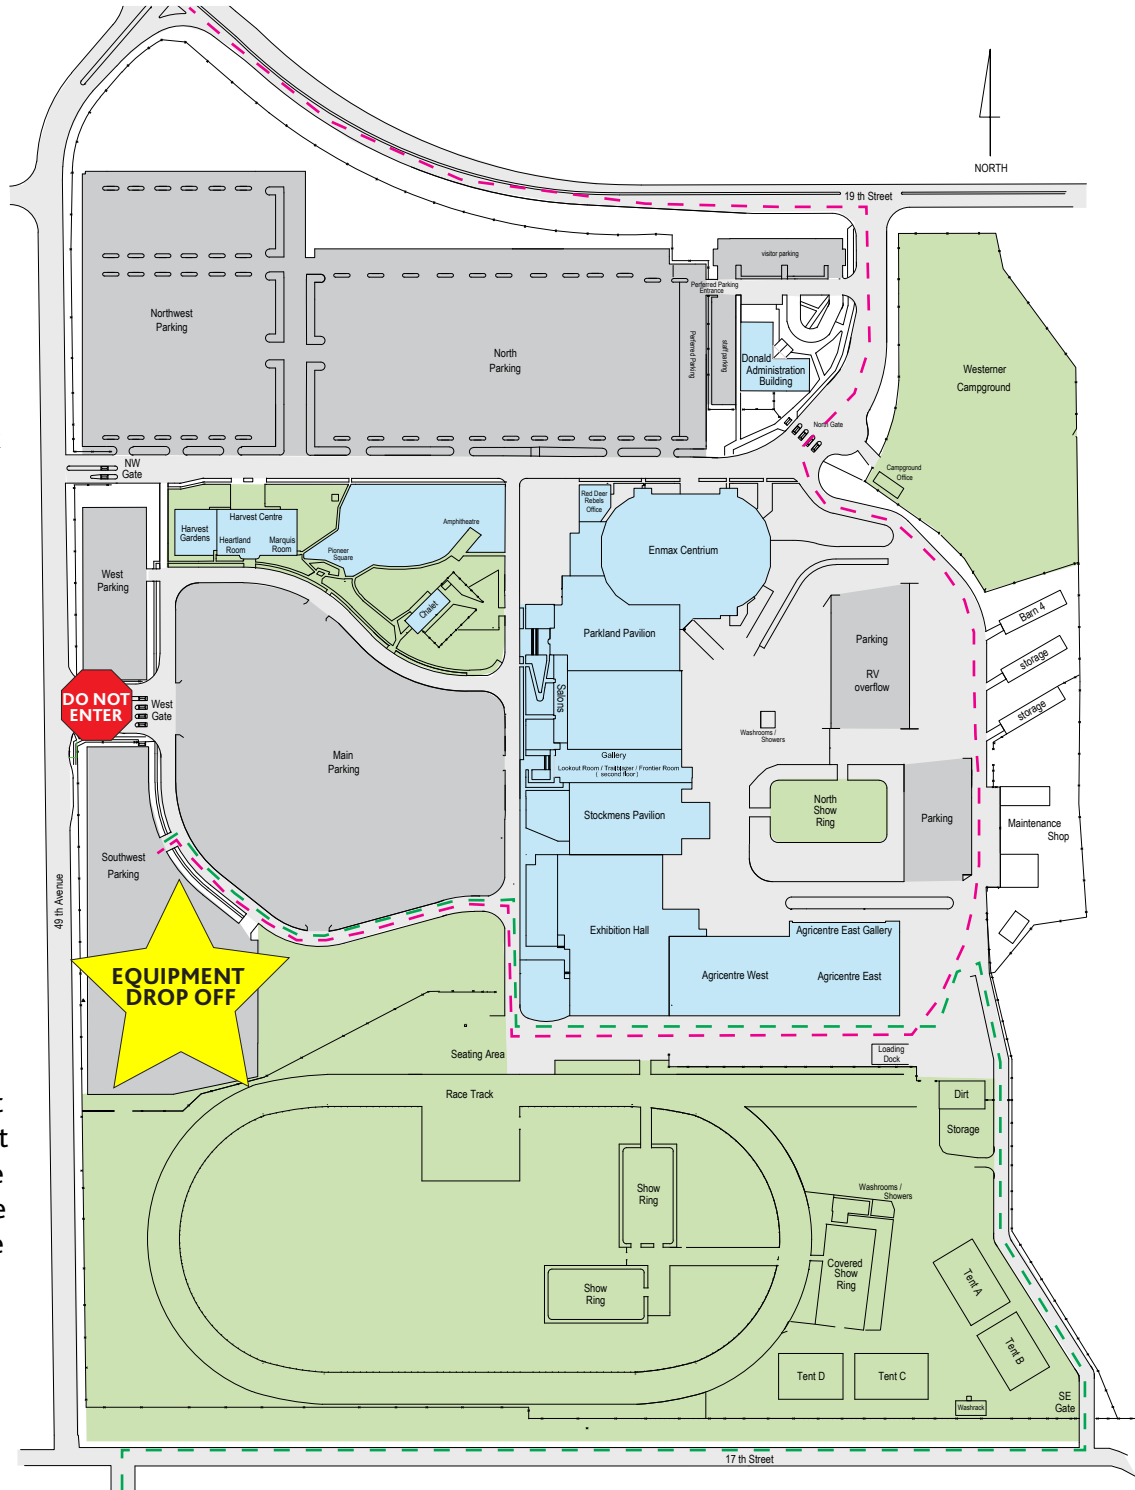

# EQUIPMENT DROP OFF ZONE

## 2019 - Westerner Park's Southwest Parking Lot

Due to the CFR Red Deer Rodeo, all show equipment will have to be stored at the southwest parking lot from October 30th to November 3rd 2019. Please take route below to not interfere with or distress the animals

### Heading South (From Edmonton)

Take the 19th Street exit off Highway 2, turn right to north entrance by Westerner Park Campground, after the north gate, turn left. Keep left around the back of the main building and turn right at the race track. Follow the road and take your next left at the south east corner of the main parking lot. Take second left into southwest parking

### Heading North (From Calgary)

Take Gasoline Alley overpass exit off Highway 2, turn right on Petrolia Drive and then left on Petrolia Drive. Follow Petrolia Drive and turn right on Spruce Drive (17th Street). Take your next left at the southeast gate. Turn left after the race track and before the Agricentre East Gallery. Follow the road and take your next left at the south east corner of the main parking lot. Take second left into southwest parking.