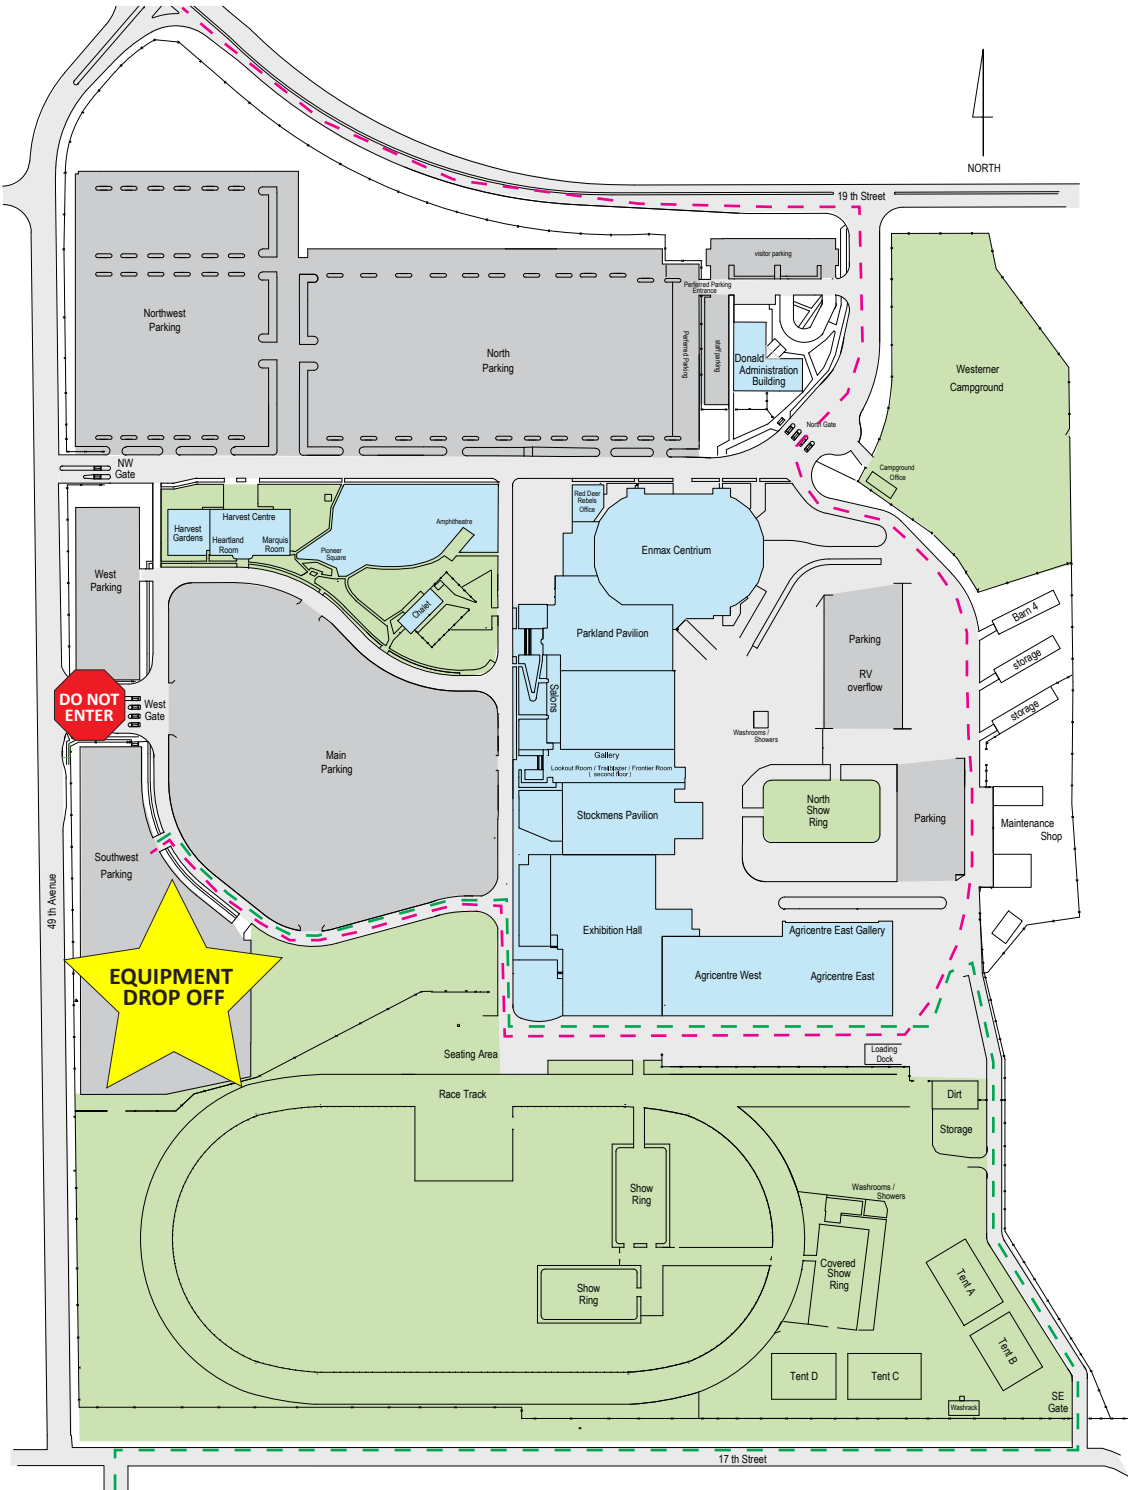

## Westerner Park's Southwest Parking Lot

Due to the CFR Red Deer Rodeo, all show equipment will have to be stored at the southwest parking lot from Wednesday November 1st to Sunday November 5th, during the hours of 8am to 4:30pm daily.

(Please Note: forklift assistance, is only available between the hours of 8am to 4:30 pm.)

Please take route below to not interfere with or distress the animals

### Heading South (From Edmonton)

Take the 19th Street exit off Highway 2, turn right to north entrance by Westerner Park Campground, after the north gate, turn left. Keep left around the back of the main building and turn right at the race track. Follow the road and take your next left at the south east corner of the main parking lot. Take second left into southwest parking

### Heading North (From Calgary)

Take Gasoline Alley overpass exit off Highway 2, turn right on Petrolia Drive and then left on Petrolia Drive. Follow Petrolia Drive and turn right on Spruce Drive (17th Street). Take your next left at the southeast gate. Turn left after the race track and before the Agricentre East Gallery. Follow the road and take your next left at the south east corner of the main parking lot. Take second left into southwest parking.